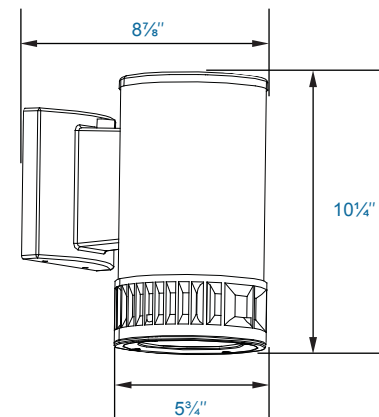

FEATURES

Extruded Round Aluminum Housing with Built-in Heat Sinks, Powdercoat Finish Over a Chromate Conversion Coating.

White Reflector

Clear Flat Glass Lens

Mount Over a 4" Recessed Outlet Box

Distribution: Type V

Options: Surge Protection

Astra LED Up or Down Wall Cylinder

WCTRS

DIMENSIONS

WCTRS

ORDER INFORMATION

Astra LED Up or Down Wall Cylinder

Catalog #	Description
-----------	-------------

Complete Units

Ordering Information

Example: WCTRSBC31X20U41KZSP

WCTRD	Model:	WCTRS
A	Optics:	A=70° Reflector, B=100° Reflector
C3	LED:	C3=QSSI COB
2X	Number of COBs:	1X=One
20	Wattage:	20=20w
U	Ballast:	U=120-277V
41K	CCT:	41K=4100K
Z	Color:	Z=Bronze
SP	Options:	SF=Single Fuse, DF=Double Fuse, SP=Surge Protection